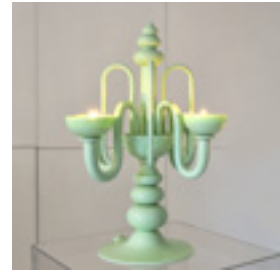

Collection Sublime

4449/4 TL

Product code: 4449/4 TL

TECHNICAL DATA

Bulbs 4 E14 x 10W - Frosted Small Bulbs
4 E12 x 10W - 10C7/CL - UL Listed

All versions are supplied both with candlelight holders and electrical parts for your personal choice.

Height 520mm - 1'-8 1/2"

Diameter 375mm - 1'-2 3/4"

Weight 4,2 Kg - 9,3 Lb
