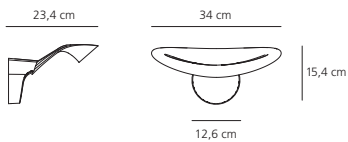

<h1>Mesmeri Led</h1>	<p>design Eric Solè</p>	<p>colours</p> <p>white </p> <p>mirror </p>	<p>light emission </p> <p><b>LED</b></p>
----------------------	-----------------------------	---	---

**Mesmeri Led**  
LED 40W  
Warm white 2700-3000K  
Lighting output 2900lm