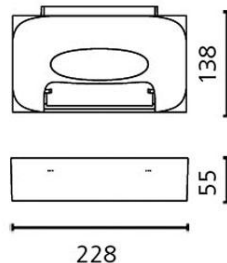

### Dimensions

Height: 138mm

### Installation

Height: 22.8cm

Width: 13.8cm

Depth: 5.5cm

Weight: 1.0kg

Weight: 1.0kg

Light distribution: Direct, indirect

Light source: R7s

Power: 160W

Weight: 1.0kg

### Dimensions