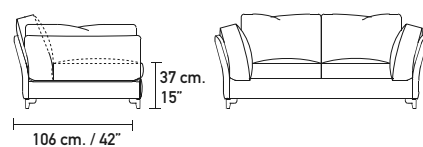

BAHIA Divano_Sofa

Pagina_Page 6 - 7 - 8 - 9 - 10 - 11 - 13 - 14 - 15 - 16 - 17 - 19 - 20 -21 - 22 - 24 - 49 - 71 - 73 - 74

Divano. Struttura in legno ricoperta in poliuretano indeformabile e fodera in tomana. Cuscini in piuma. Rivestimento in tessuto o pelle. Piedi in fusione di alluminio lucido.

Sofa. Frame in wood covered in non-deformable polyurethane foam with synthetic lining. Cushions in down. Fabric or leather covers. Feet in polished aluminium.

L/W 172 H 77 P/D 96
W 68" H 30" D 38"

L/W 212 H 77 P/D 96
W 83" H 30" D 38"

L/W 192 H 77 P/D 96
W 75" H 30" D 38"

L/W 232 H 77 P/D 96
W 91" H 30" D 38"

L/W 96 H 77 P/D 96
W 38" H 30" D 38"

L/W 106 H 77 P/D 96
W 42" H 30" D 38"

L/W 164 H 77 P/D 96
W 66" H 30" D 38"

L/W 204 H 77 P/D 96
W 80" H 30" D 38"

L/W 272 H 77 P/D 96
W 107" H 30" D 38"

L/W 282 H 77 P/D 96
W 111" H 30" D 38"

L/W 164 H 77 P/D 96
W 65" H 30" D 38"

L/W 272 H 77 P/D 96
W 107" H 30" D 38"

L/W 282 H 77 P/D 96
W 111" H 30" D 38"

L/W 96 H 77 P/D 96
W 38" H 30" D 38"

L/W 106 H 77 P/D 96
W 42" H 30" D 38"

L/W 184 H 77 P/D 96
W 72" H 30" D 38"

L/W 204 H 77 P/D 96
W 80" H 30" D 38"

L/W 88 H 37 P/D 88
W 35" H 15" P/D 35"

L/W 42 H 42
W 16.5" 16.5"

L/W 53 H 53
W 20.9" 20.9"

BIG BAHIA Divano_Sofa

Pagina_Page 6 - 7 - 8 - 9 - 10 - 11 - 13 - 14 - 15 - 16 - 17 - 19 - 20 -21 - 22 - 24 - 49 - 71 - 73 - 74

Divano. Struttura in legno ricoperta in poliuretano indeformabile e fodera in tomana. Cuscini in piuma. Rivestimento in tessuto o pelle. Piedi in fusione di alluminio lucido.

Sofa. Frame in wood covered in non-deformable polyurethane foam with synthetic lining. Cushions in down. Fabric or leather covers. Feet in polished aluminium.

L/W 212 H 77 P/D 106
W 83" H 30" D 42"

L/W 232 H 77 P/D 106
W 91" H 30" P/D 42"

L/W 250 H 77 P/D 106
W 98" H 30" P/D 42"

L/W 106 H 77 P/D 106
W 42" H 30" P/D 42"

L/W 164 H 77 P/D 106
W 65" H 30" P/D 42"

L/W 204 H 77 P/D 106
W 80" H 30" P/D 42"

L/W 184 H 77 P/D 106
W 72" H 30" D 42"

L/W 224 H 77 P/D 106
W 88" H 30" P/D 42"