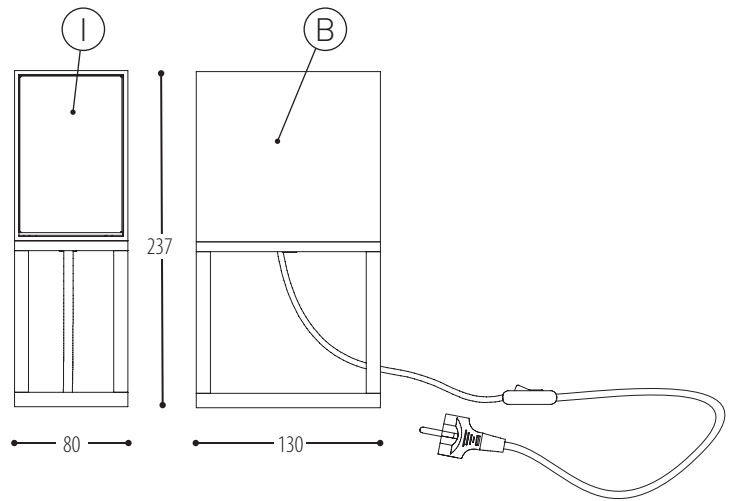

# SKINNER-BOX TABLE

CEILING WALL TABLE

design Nils Van der Celen for Dark

www.pinterest.com/pindark/skinner-box-dark

1026-BB-EFFGGH-00-II(I)-0

Alu

BB		EFF		GG	H	II(I)				K			
COLOR OUTSIDE		CRI • LUMENOUTPUT		REFLECTOR	COLOR TEMP.	COLOR INSIDE				DRIVER			
02	Black	803	>85 CRI • 350 Lm / 6 W	00	NVT	2	2700K	02	Black	105	Cream	0	incl./non dim
03	White					3	3000K	03	White	106	Blue		
						4	4000K	100	Chocolat	107	Yellow		
								101	Soft Pink	108	Green		
						102	Soft Yellow	109	Red				
						103	Soft Blue	G	Gold				
						104	Soft Green						