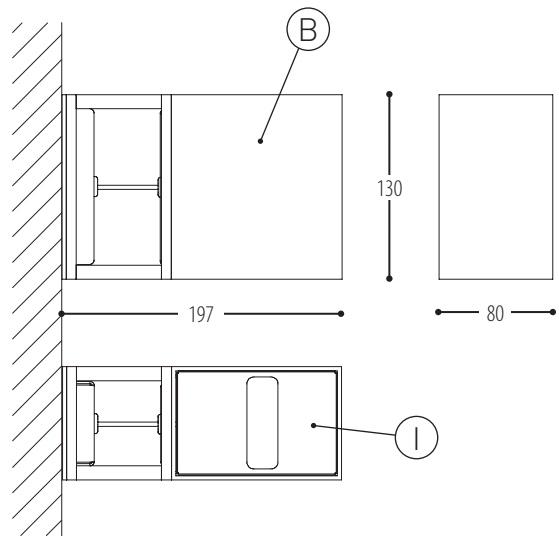

# SKINNER-BOX WALL

CEILING WALL TABLE

design Nils Van der Celen for Dark

www.pinterest.com/pindark/skinner-box-dark

1027-BB-EFFGGH-00-II(I)-K

Alu

BB		EFF		GG	H		II(I)					K	
COLOR OUTSIDE		CRI • LUMENOUTPUT		REFLECTOR	COLOR TEMP.		COLOR INSIDE					DRIVER	
02	Black	803	>85 CRI • 2x 350 Lm / 6 W	00	NVT	2	2700K	02	Black	105	Cream	0	incl./non dim
03	White					3	3000K	03	White	106	Blue	1	excl.
						4	4000K	100	Chocolat	107	Yellow	2	Dim 1-10 V
								101	Soft Pink	108	Green		
						102	Soft Yellow	109	Red				
						103	Soft Blue	G	Gold				
						104	Soft Green						