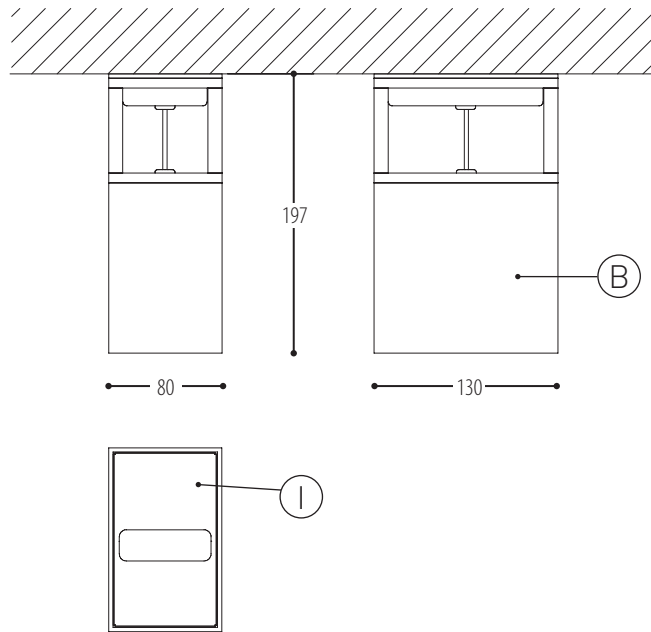

# SKINNER-BOX

CEILING WALL TABLE

design Nils Van der Celen for Dark

www.pinterest.com/pindark/skinner-box-dark

1025-BB-EFFGGH-00-II(I)-K

Alu

BB		EFF		GG	H	II(I)				K		
COLOR OUTSIDE		CRI • LUMENOUTPUT		REFLECTOR	COLOR TEMP.	COLOR INSIDE				DRIVER		
02	Black	855	>85 CRI / 550 Lm / 6 W	00 NVT	2	2700K	02	Black	105	Cream	0	incl./non dim
03	White				3	3000K	03	White	106	Blue	2	Dim 1-10 V
					4	4000K	100	Chocolat	107	Yellow		
							101	Soft Pink	108	Green		
						102	Soft Yellow	109	Red			
						103	Soft Blue	G	Gold			
						104	Soft Green					