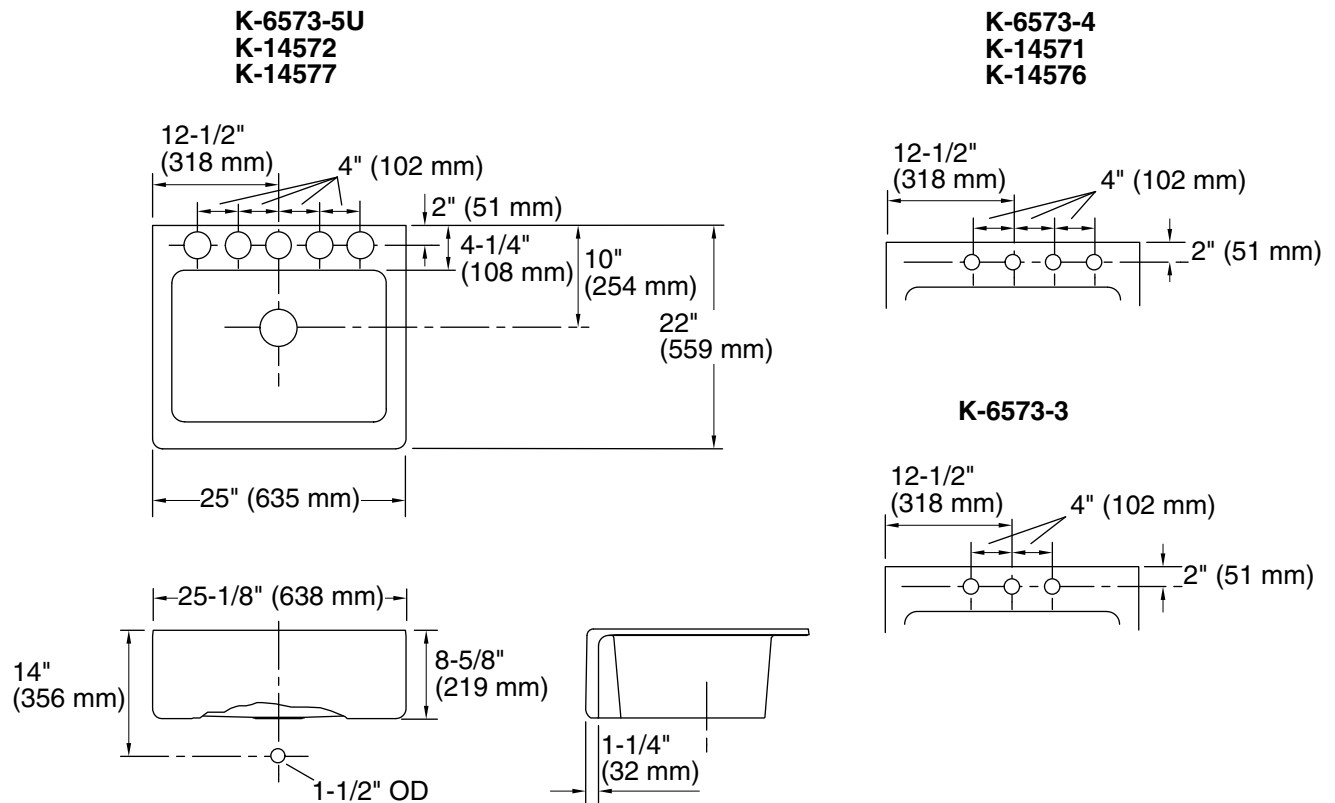

ALCOTT™

Optional Accessories

K-8801

Duostrainer® sink strainer

☐ CP

☐ Other_____

Technical Information

Fixture*:	
Bowl area	21" (533 mm) x 15" (381 mm)
Water depth	8" (203 mm)
Drain hole	Ø 3-7/8" (98 mm)
Faucet holes, under-mount	Ø 2-1/2" (64 mm)
Faucet holes, tile-in	Ø 1-3/8" (35 mm)
* Approximate measurements for comparison only.	

Installation Notes

Install this product according to the installation guide.

Due to the special nature of this installation, Kohler Co. recommends that an experienced cabinet maker use the actual sink to build the new cabinet or modify an existing cabinet.

Product Diagram