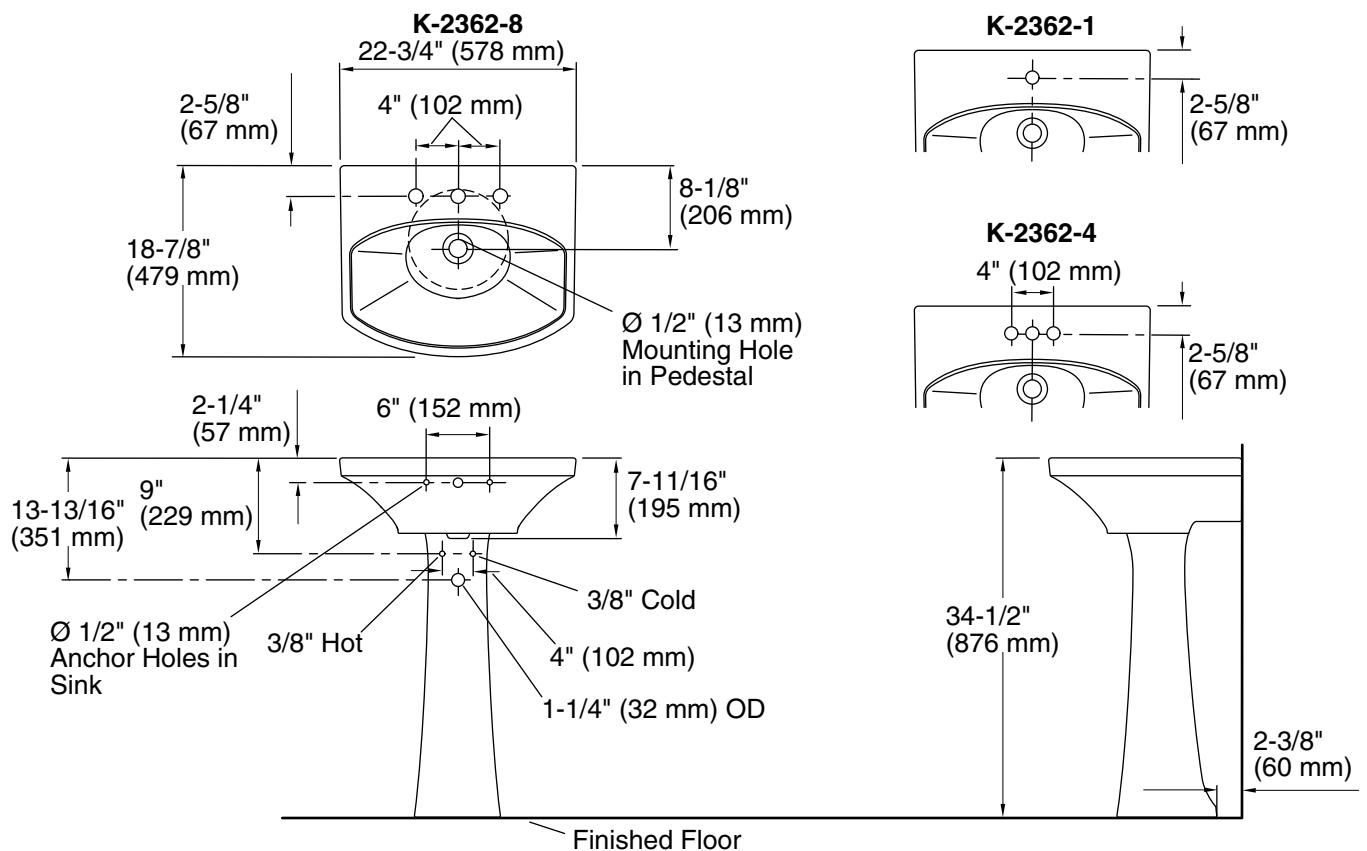

CIMARRON®

Technical Information

Fixture*:	
Basin area	21" (533 mm) x 12-3/4" (324 mm)
Water depth	3-5/8" (92 mm)
Drain hole	Ø 1-3/4" (44 mm)
*Approximate measurements for comparison only.	

Holes	K-2362-1	K-2362-4	K-2362-8
Spout	Ø 1-3/8" (35 mm)	Ø 1-1/4" (32 mm)	Ø 1-3/8" (35 mm)
Faucet		Ø 1-1/4" (32 mm)	Ø 1-3/8" (35 mm)

Included components:	
Bathroom sink basin, 8" (203 mm) centers	K-2363-8
Bathroom sink basin, 4" (102 mm) centers	K-2363-4
Bathroom sink basin, single-hole	K-2363-1
Pedestal	K-2364
Pedestal accessory pack	1020611
Rubber pads	63069

Installation Notes

Install this product according to the installation guide.

Product Diagram