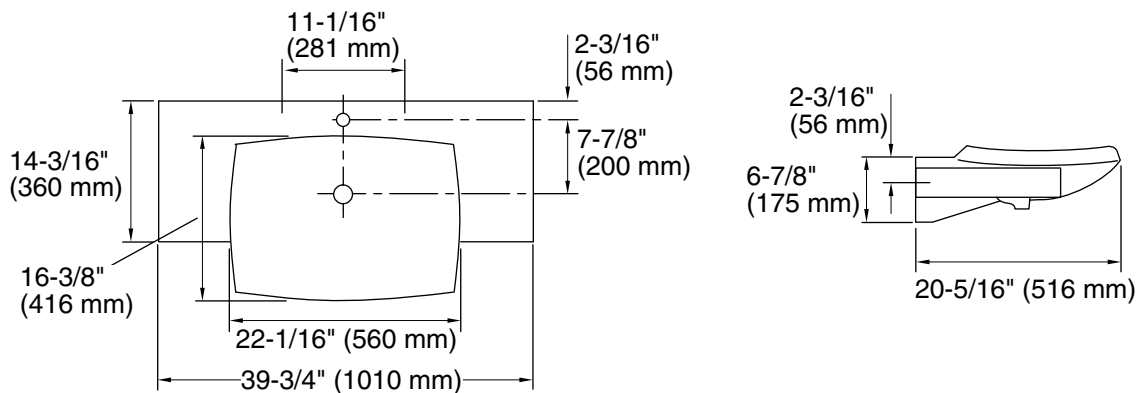

ESCALE®

Technical Information

Fixture*:	
Basin area	39-3/4" (1010 mm) x 16-3/8" (416 mm)
Water depth	4-1/4" (108 mm)
Drain hole	Ø 1-11/16" (43 mm)
Faucet hole	Ø 1-3/8" (35 mm)
*Approximate measurements for comparison only.	

Included component:	
Overflow Cover	C7709000-CP

Installation Notes

Install this product according to the installation guide.

K-19034

Product Diagram