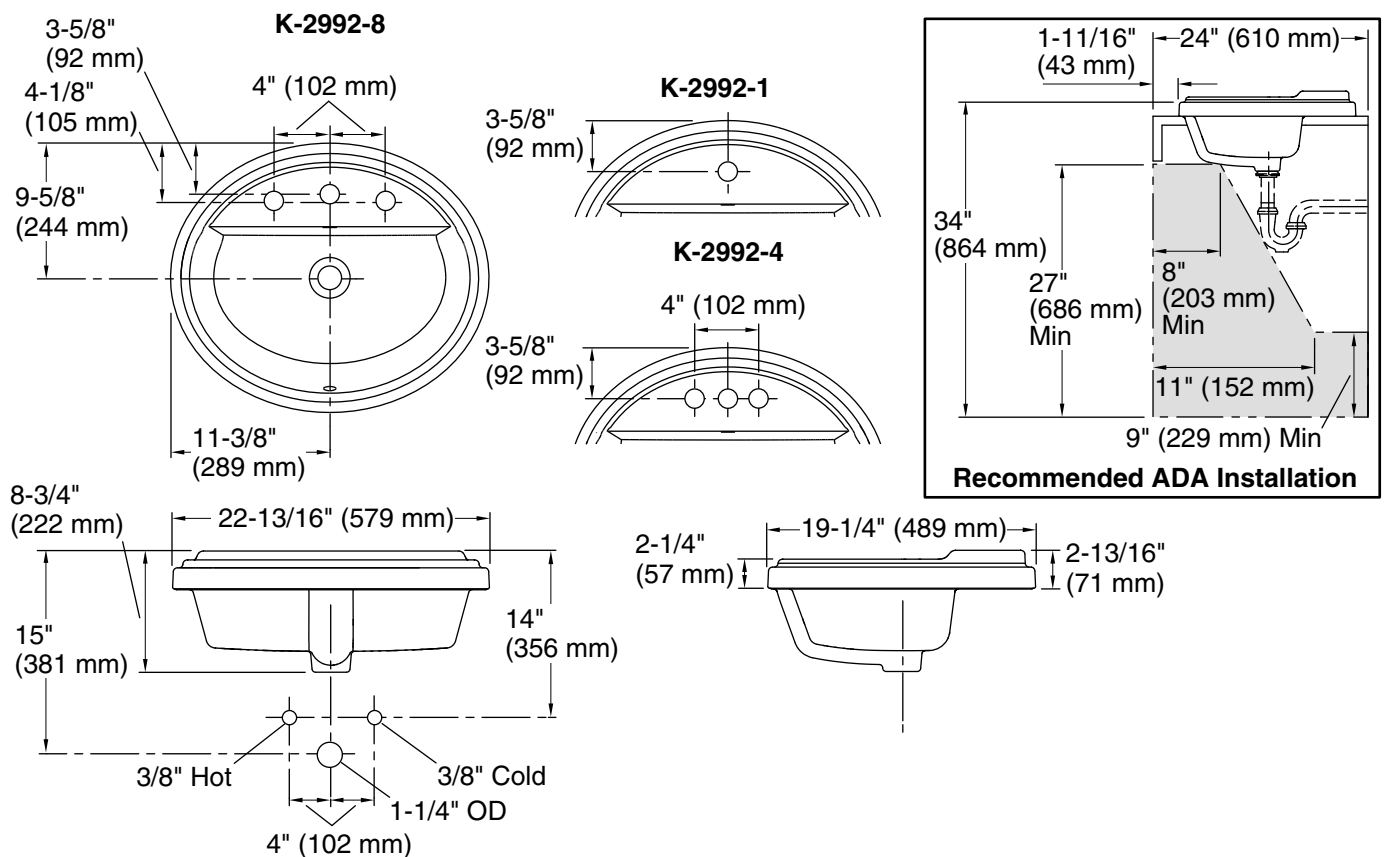

TRESHAM™

Technical Information

Fixture*:	
Basin area	20-1/16" (510 mm) x 11-15/16" (303 mm)
Water depth	6-1/16" (154 mm)
Drain hole	Ø 1-3/4" (44 mm)
* Approximate measurements for comparison only.	

Holes	K-2992-8	K-2992-4	K-2992-1
Spout	Ø 1-3/8" (35 mm)	Ø 1-1/4" (32 mm)	Ø 1-3/8" (35 mm)
Faucet	Ø 1-3/8" (35 mm)	Ø 1-1/4" (32 mm)	

Included components:	
Cut-out template	1162720-7

Installation Notes

Install this product according to the installation guide.

NOTICE: Countertop manufacturer or cutter **must** use the cut-out template provided with the product, or a current one provided by Kohler Co. (call 1-800-4KOHLEER). Kohler Co. is not responsible for cutout errors when the incorrect cut-out template is used.

Will comply with **ADA** when installed per Section 606 Lavatories of the Act.

Product Diagram