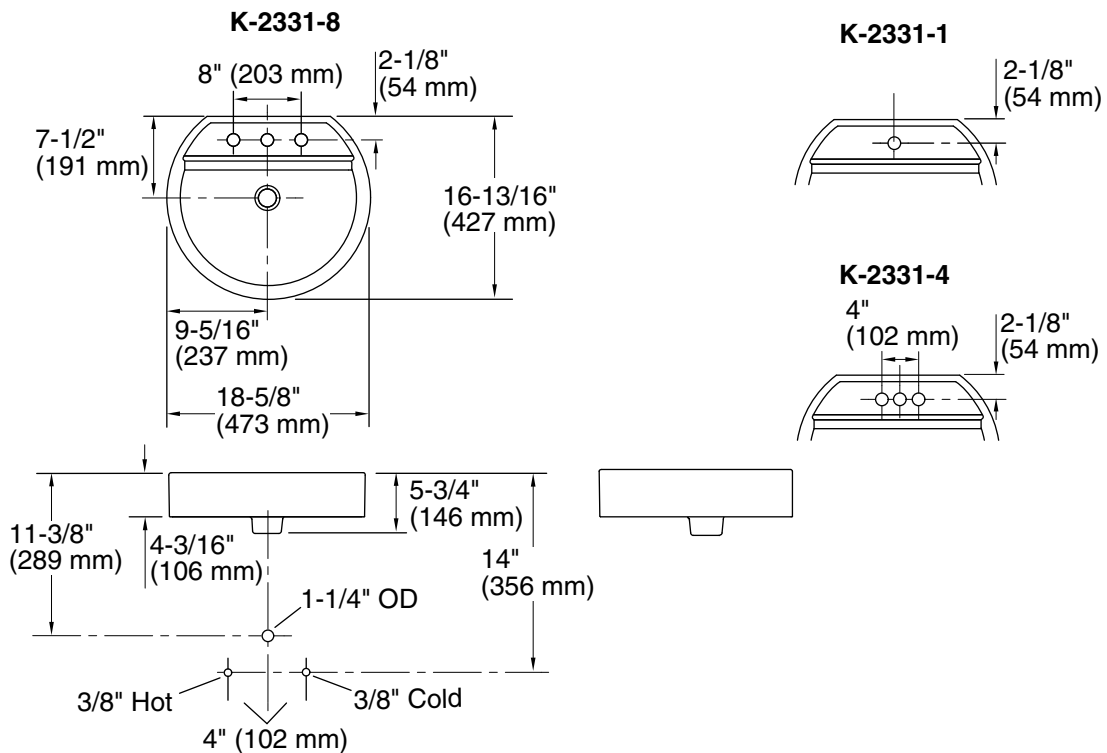

#### Product Specification

The vitreous china bathroom sink shall be 18-5/8" (473 mm) in length and 16-13/16" (427 mm) in width. Bathroom sink shall be for countertop installation. Bathroom sink shall be available with single-hole (-1), 4" (102 mm) centers (-4), or 8" (203 mm) centers (-8). Bathroom sink shall be without overflow. Bathroom sink shall be above-the-counter. Bathroom sink shall be Kohler Model K-2331-\_\_\_\_-\_\_\_\_.

## Technical Information

Fixture*:	
Basin area	17-9/16" (446 mm) x 12-3/16" (310 mm)
Water depth	3-3/4" (95 mm)
Drain hole	Ø 1-3/4" (44 mm)
* Approximate measurements for comparison only.	
Included component:	
Cut-out template	1020953-7

## Installation Notes

Install this product according to the installation guide.

Product does not have an overflow.

Pop-up style drains cannot be used with this bathroom sink.

**IMPORTANT!** Product rests on a countertop. Consider height of product when designing installation.

## Product Diagram