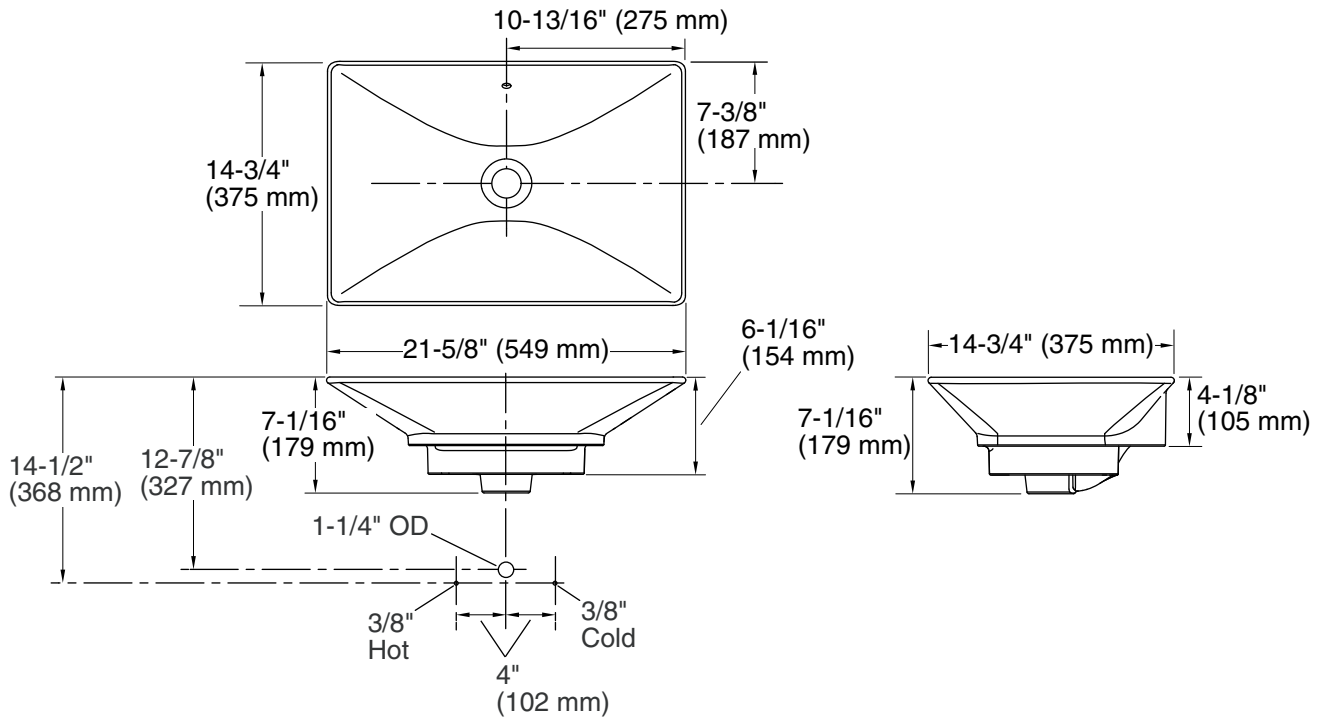

### Features

- Fireclay
- With overflow
- 21-5/8" (549 mm) x 14-3/4" (375 mm) x 6-1/16" (154 mm)

### Product Specification

The vessels bathroom sink shall be made of fireclay. Product shall be 21-5/8" (549 mm) in length, 14-3/4" (375 mm) in width, and 6-1/16" (154 mm) in depth. Product shall be with overflow. Vessels bathroom sink shall be Kohler Model K-4819-\_\_\_\_.

## Technical Information

Fixture*:	
Basin area	21-5/8" (549 mm) x 14-3/4" (375 mm)
Water depth	3" (76 mm)
Drain hole	Ø 1-11/16" (43 mm)
*Approximate measurements for comparison only.	

## Installation Notes

Install this product according to the installation guide.

Spout must be a minimum of 8" (203 mm) long for adequate clearance into bathroom sink when installed with centerline as shown.