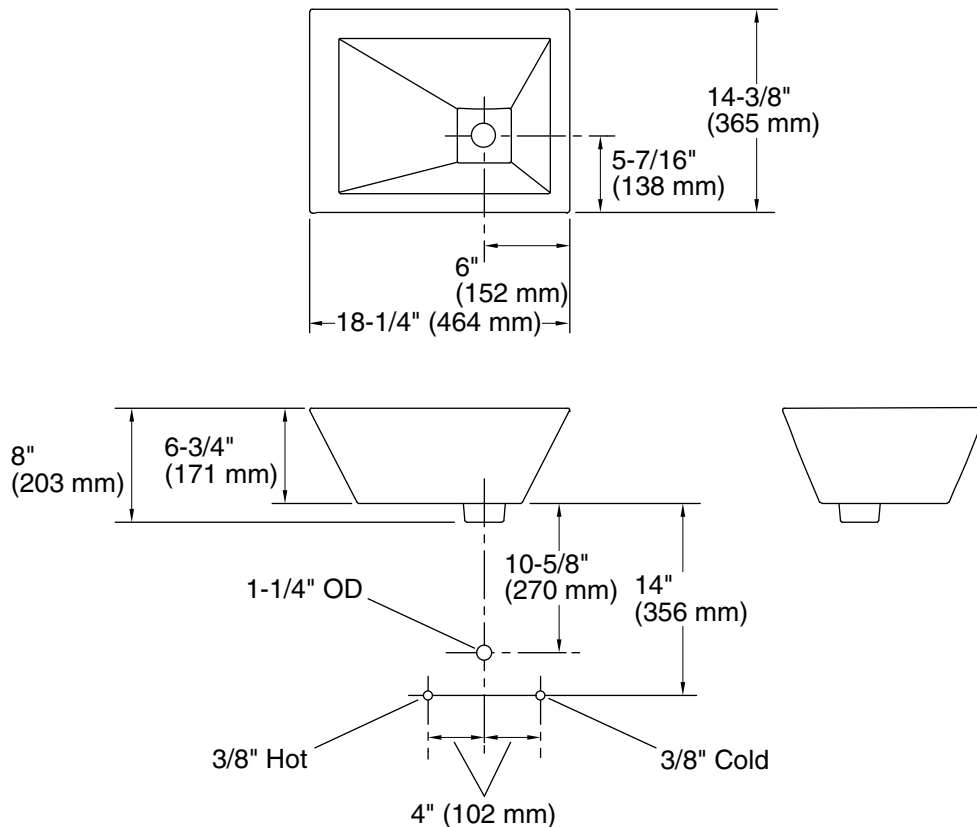

Features

- Vitreous china
- Above-the-counter
- 18-1/4" (464 mm) x 14-3/8" (365 mm)

BATEAU® BATHROOM SINK K-2273

Codes/Standards Applicable

Specified model meets or exceeds the following:

- ASME A112.19.2/CSA B45.1

*Valve must be ordered to complete Falling Water faucet.

Product Specification

The bathroom sink with back shall be 18-1/4" (464 mm) in length and 14-3/8" (365 mm) in width. Bathroom sink shall be made of vitreous china. Bathroom sink shall be above-the-counter. Bathroom sink shall be Kohler Model K-2273-_____.

VESSELS™

Technical Information

Fixture*:	
Basin area	15" (381 mm) x 11" (279 mm)
Water depth	5-3/4" (146 mm)
Drain hole	Ø 1-3/4" (44 mm)
*Approximate measurements for comparison only.	
Included components:	
Cut-out template	1002979-7

Installation Notes

Install this product according to the installation guide.

Product does not have an overflow.

Spout must be a minimum of 8" (203 mm) long for adequate clearance into bathroom sink.

IMPORTANT! Product rests on countertop. Account for height of product when designing installation.