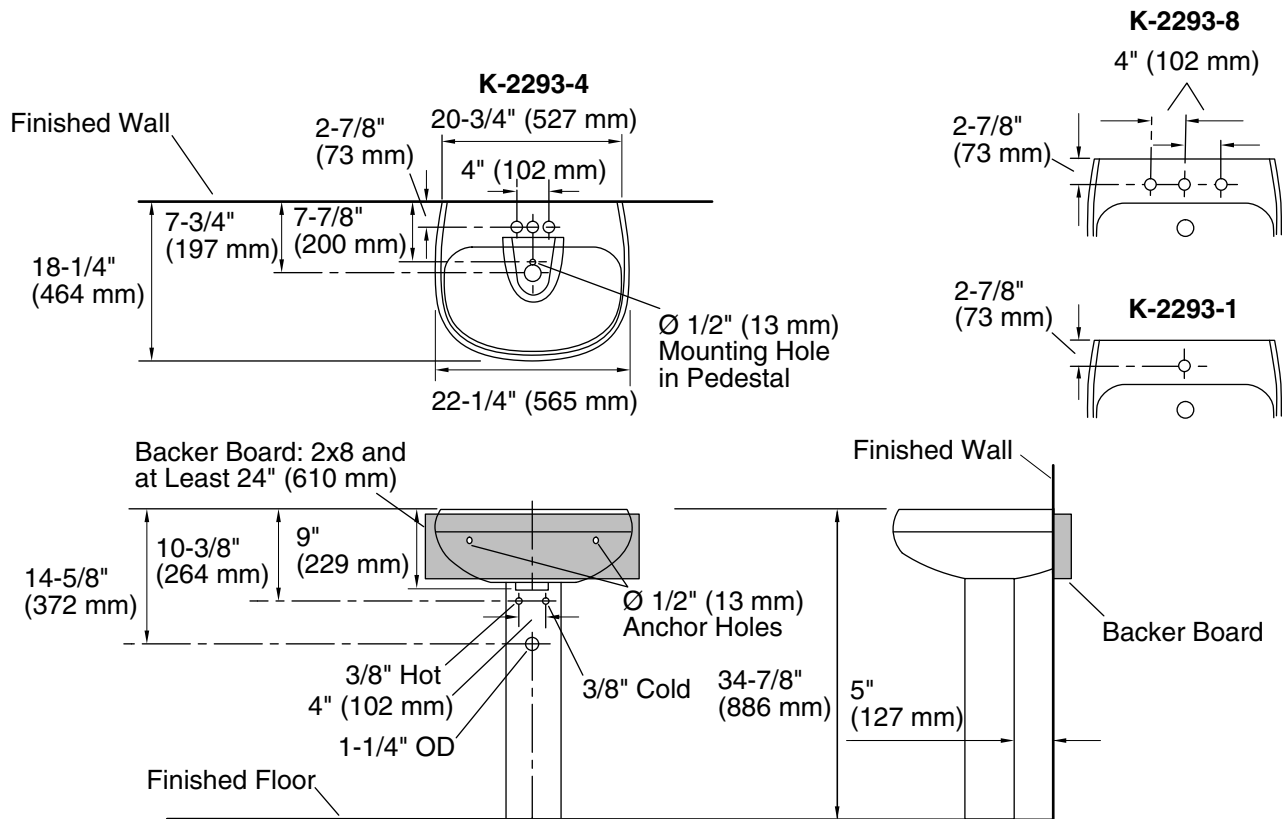

WELLWORTH®

Technical Information

Fixture*:	Basin area	Water depth	Drain hole
Bathroom sink	20" (508 mm) x 12" (305 mm)	5" (127 mm)	Ø 1-3/4" (44 mm)

* Approximate measurements for comparison only.

Holes	K-2293-8	K-2293-4	K-2293-1
Spout	Ø 1-3/8" (35 mm)	Ø 1-1/4" (32 mm)	Ø 1-3/8" (35 mm)
Faucet	Ø 1-3/8" (35 mm)	Ø 1-1/4" (32 mm)	

Included components:	
Bathroom sink, 8" (203 mm) centers	K-2296-8
Bathroom sink, 4" (102 mm) centers	K-2296-4
Bathroom sink, single-hole	K-2296-1
Pedestal	K-2019
Accessory pack	1047155
Rubber pads	63069

Optional component:

Hollow wall pedestal bathroom sink mounting kit	1041816

Installation Notes

Install this product according to the installation guide.

Product Diagram