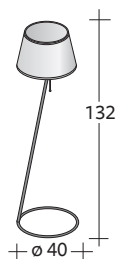

OUTERSIZE

**ANGLE**  
design Rodolfo Dordoni  
2008

Standard lamp with polished chrome-plated, golden or bronze tubular structure, white silk shade.

---

OUTER SIZE IN INCHES

---

**ANGLE**  
design Rodolfo Dordoni  
2008

Standard lamp with polished chrome-plated, golden or bronze tubular structure, white silk shade.