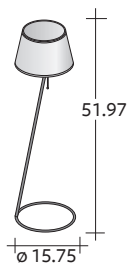

OUTERSIZE

**ANGLE**  
design Rodolfo Dordoni  
2008

Standard lamp with polished chrome-plated, golden or bronze tubular structure, white silk shade.

---

OUTER SIZE IN INCHES

---

**ANGLE**  
design Rodolfo Dordoni  
2008

Standard lamp with polished chrome-plated, golden or bronze tubular structure, white silk shade.