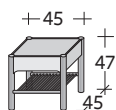

OUTERSIZES

SVEVA

design Odoardo Fioravanti
2011

Night-table with drawer and intermediate shelf in turned wood; mirror with turned wood components set into the base. Both available in ash solid wood wengé stained or in traditional Canaletto walnut.