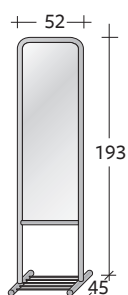

OUTERSIZES

SVEVA

design Odoardo Fioravanti
2011

Night-table with drawer and intermediate shelf in turned wood; mirror with turned wood components set into the base. Both available in ash solid wood wengé stained or in traditional Canaletto walnut.

OUTER SIZES IN INCHES

SVEVA

design Odoardo Fioravanti
2011

Night-table with drawer and intermediate shelf in turned wood; mirror with turned wood components set into the base. Both available in ash solid wood wengé stained or in traditional Canaletto walnut.