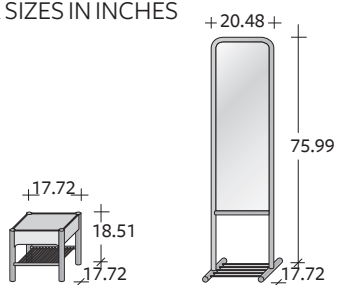

OUTERSIZES

SVEVA

design Odoardo Fioravanti
2011

Night-table with drawer and intermediate shelf in turned wood; mirror with turned wood components set into the base. Both available in ash solid wood wengé stained or in traditional Canaletto walnut.

OUTER SIZES IN INCHES

SVEVA

design Odoardo Fioravanti
2011

Night-table with drawer and intermediate shelf in turned wood; mirror with turned wood components set into the base. Both available in ash solid wood wengé stained or in traditional Canaletto walnut.